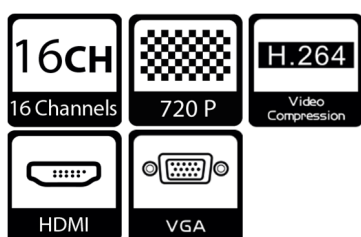

#### Key Features

- Support HDCVI/Analog/IP Video input
- H.264 dual-stream video compression
- All channel 720P non-realtime recording
- HDMI/VGA simultaneous video output
- 16 channel synchronous realtime playback, GRID interface & smart search
- ONVIF Version 2.4 conformance
- 3D intelligent positioning with PTZ dome camera
- Support 2 SATA HDD up to 4TB, 2 USB2.0
- Multiple network monitoring : Web viewer, CMS(VMS)&Smart Phone(IMSS)

Search Mode	ALL, Channel, Manual, Time, Date, Motion Detection
Playback Functions	Play, Pause, Stop, Rewind, Fast play, Slow play
Smart Phone Playback	Support iPhone, iPad, Android, Windows Phone
Backup Mode	USB Device/Network
<b>Network</b>	
Ethernet	RJ-45 port(10/100M/1000M)
Network Functions	HTTP, IPv4,IPv6, TCP/IP, SMTP, DHCP, DNS, PPPOE, DDNS,NTP,DST, P2P
DDNS	Quick DDNS(free of charge), 3322, Dyndns
Web Browser	IE6-11, Google Chrom , Firefox
CMS Software	Support Windows XP /Windows Vista/Windows 7/Windows 8
Extra Stream	D1/CIF/QCIF(1~25fps)
Smart Phone	iPhone, ipad, Android
<b>Storage</b>	
Interface HDD	2 SATA port, up to 4TB
<b>General</b>	
Power Supply	DC12V
Working Environment	-10°C~55°C/10%~90%
Dimension	CVR: 335*265*54mm, Box Size: 370*115*310mm, Carton Size: 780*340*620mm (10pcs/CTN)
Weight	CVR: 1.98kg (Without HDD) , Carton Weight: 21.5KG (10pcs/CTN)