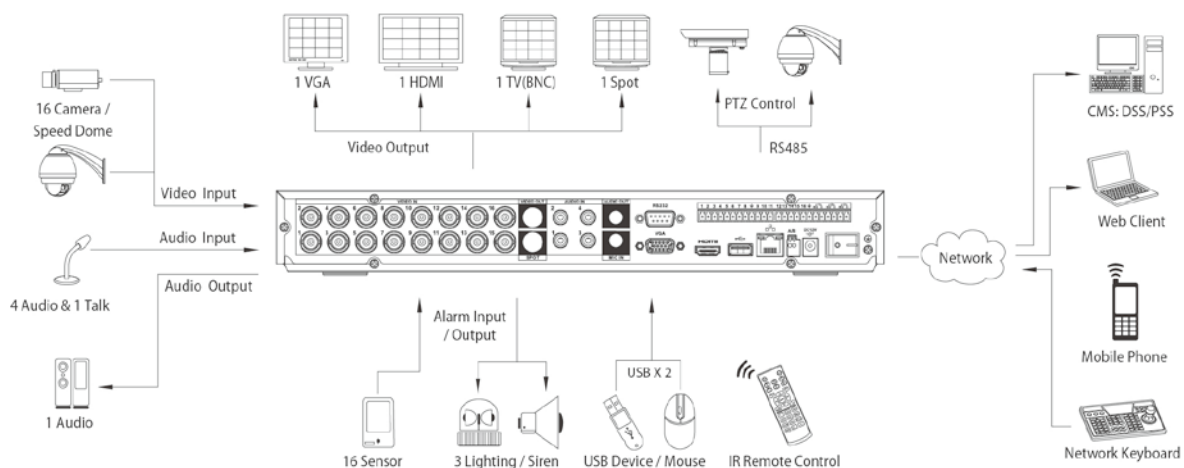

DH-DVR5204A/5208A/5216A

	Next camera, Previous camera, Full screen, Repeat, Shuffle, Backup selection, Digital zoom
Backup Mode	USB Device / Network
Network	
Ethernet	RJ-45 port (10/100M/1000M)
Network Functions	HTTP, IPv4/IPv6, TCP/IP, UPNP, RTSP, UDP, SMTP, NTP, DHCP, DNS, PPPOE, DDNS, FTP, IP Filter, Alarm Server
Max. User Access	20 users
Smart Phone	iPhone, iPad, Android, Windows Phone
Storage	
Internal HDD	2 SATA ports, up to 8TB
Auxiliary Interface	
USB Interface	2ports (1 Rear), USB2.0
RS232	1 port, For PC communication & Keyboard
RS485	1 port, For PTZ control
Environmental	
Power Supply	DC12V/ 3.3A
Power Consumption	15W(without HDD)
Working Environment	-10 ~ +55°C / 10~90%RH / 86~106kpa
Dimension(W×D×H)	1U, 375mm×285mm×45mm
Weight	2.35KG(without HDD)

System Connection

* Take DVR5216A as an example