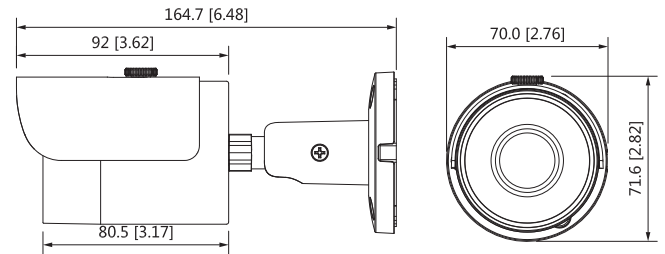

Structure

Casing	Metal
Dimensions	164.6 mm × Φ70 mm (6.6" × Φ2.8")
Net Weight	0.40 kg (0.9 lb)
Gross Weight	0.51 kg (1.1 lb)

Dimensions (mm[inch])

Ordering Information

Type	Part Number	Description
4MP Camera	DH-IPC-HFW1431SP-S4	4MP Entry IR Fixed-focal Bullet Network Camera,PAL
	DH-IPC-HFW1431SN-S4	4MP Entry IR Fixed-focal Bullet Network Camera,NTSC
Accessories (optional)	PFA134	Junction Box
	PFA152-E	Pole Mount
	PFM321D	12V DC 1A Power Adapter
	LR1002-1ET/1EC	Single-port Long Reach Ethernet over Coax Extender
	PFM900-E	Integrated Mount Tester