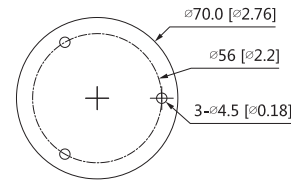

Structure

Casing	Metal
Dimensions	164.6 mm × Φ70 mm (6.6" × Φ2.8")
Net Weight	0.40 kg (0.9 lb)
Gross Weight	0.51 kg (1.1 lb)

Dimensions (mm[inch])

Ordering Information

Type	Part Number	Description
4MP Camera	DH-IPC-HFW1431SP-S4	4MP Entry IR Fixed-focal Bullet Network Camera,PAL
	DH-IPC-HFW1431SN-S4	4MP Entry IR Fixed-focal Bullet Network Camera,NTSC
Accessories (optional)	PFA134	Junction Box
	PFA152-E	Pole Mount
	PFM321D	12V DC 1A Power Adapter
	LR1002-1ET/1EC	Single-port Long Reach Ethernet over Coax Extender
	PFM900-E	Integrated Mount Tester