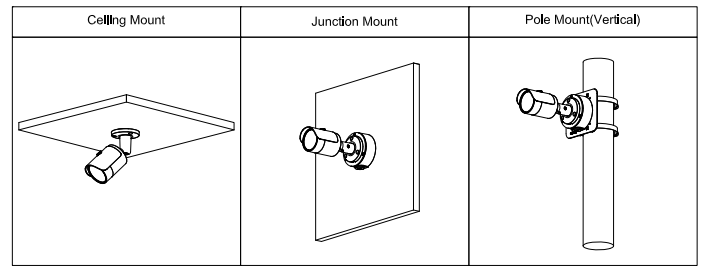

Structure

Casing	Metal
Dimensions	164.6 mm × Φ70 mm (6.6" × Φ2.8")
Net Weight	0.40 kg (0.9 lb)
Gross Weight	0.51 kg (1.1 lb)

Dimensions (mm[inch])

Ordering Information

Type	Part Number	Description
4MP Camera	DH-IPC-HFW1431SP-S4	4MP Entry IR Fixed-focal Bullet Network Camera,PAL
	DH-IPC-HFW1431SN-S4	4MP Entry IR Fixed-focal Bullet Network Camera,NTSC
Accessories (optional)	PFA134	Junction Box
	PFA152-E	Pole Mount
	PFM321D	12V DC 1A Power Adapter
	LR1002-1ET/1EC	Single-port Long Reach Ethernet over Coax Extender
	PFM900-E	Integrated Mount Tester