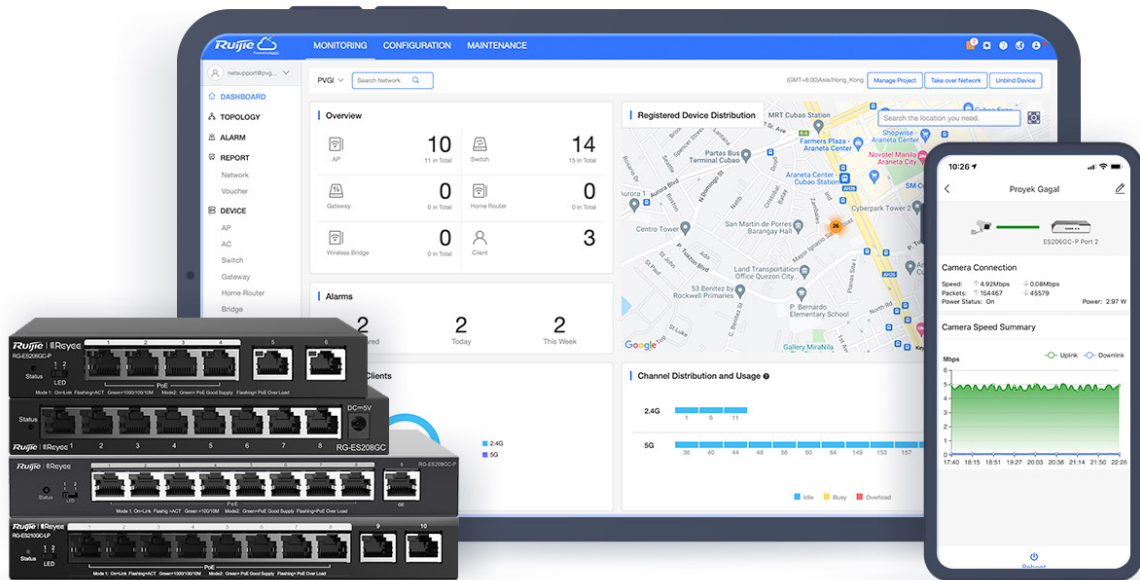

RG-ES200 Series Smart Cloud Managed Switches

Unique Value for CCTV Network

Highlights

- Abundant models fit needs for access layer in SMB network
- Cost-Effective Smart Cloud Managed Switches
- IP Camera Recognition, Unique Value for CCTV Network
- Automatic Loop Prevention Ensures Service Continuity
- Lifetime management on Ruijie Cloud at anytime anywhere

Highlight Features

RG-ES200 Series Switches

Gigabit access switch fits the needs in SMB network

802.3at / 802.3af

Abundant Application Scenarios

Centralized Cloud Management

Cost-Effective Smart Cloud Managed Switches

ES200 adopts a light-weighted Cloud management design, providing faster response to support richer features.

IP Camera/NVR recognition

Automatic Loop Prevention

Mobile VLAN Configuration

Intelligent PoE Adaptive

Highlight Features

Unique Value for CCTV Network

The image shows a 3D rendering of a meeting room with a server rack on the left and several desks with computers. A blue line represents the network path, starting from the server rack, going to a switch, and then to a camera. A green checkmark is above the camera. To the right, a smartphone displays a network monitoring app interface for 'Anyar' showing camera connection details and a speed summary graph.