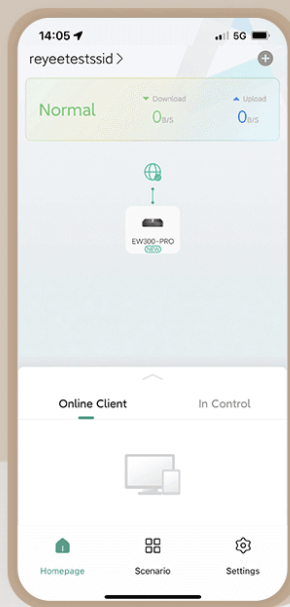

### WISP Mode

### Repeater Mode

## Easy Configuration, Easy Life

Newbie-friendly configuration, connect to the internet by a few clicks.

The smartphone screen shows the 'Scenario' page of the Reyee Router App. It features several control cards: 'Parental Control' (2 device(s) online; 1 in control), 'Guest Wi-Fi' (1 device(s), Open to all guests), 'Eco Mode' (Enabled), 'Smart Home' (1 device(s)), 'XPress' (Disabled), and 'Blacklist' (Disabled).

## Take Control of Your Home Network at Fingertips

Set up your home network in **Reyee Router App** in two minutes. More **Life-time Free** functions are waiting for you to Explore, Experience, Expect.