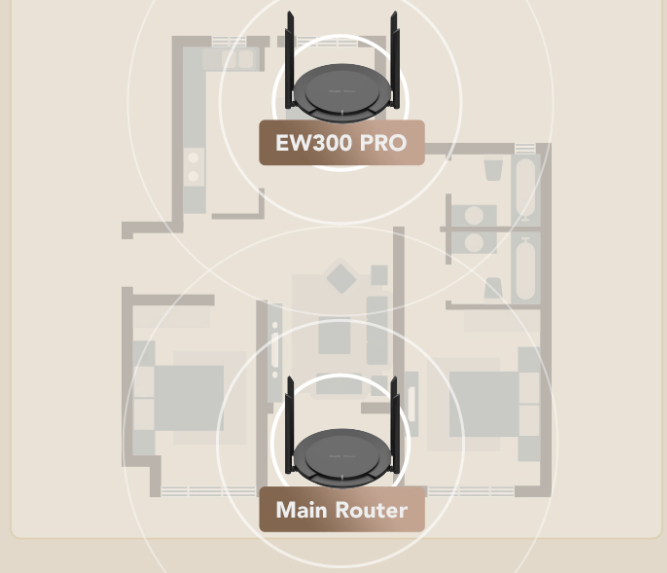

Repeater Mode