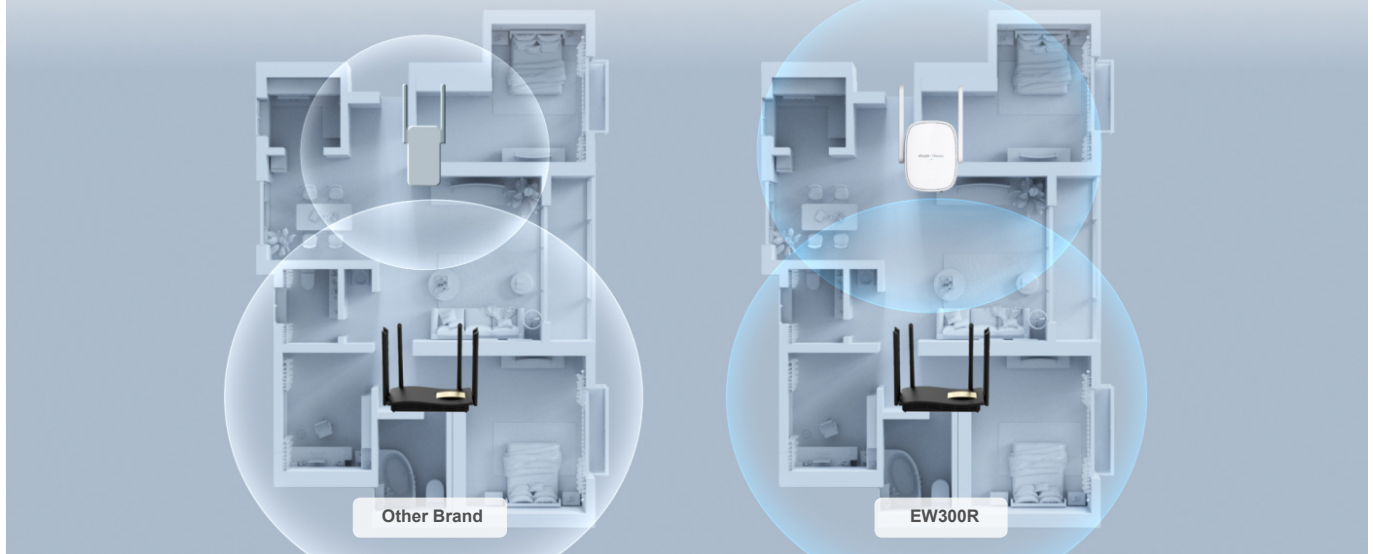

Other Brand

EW300R