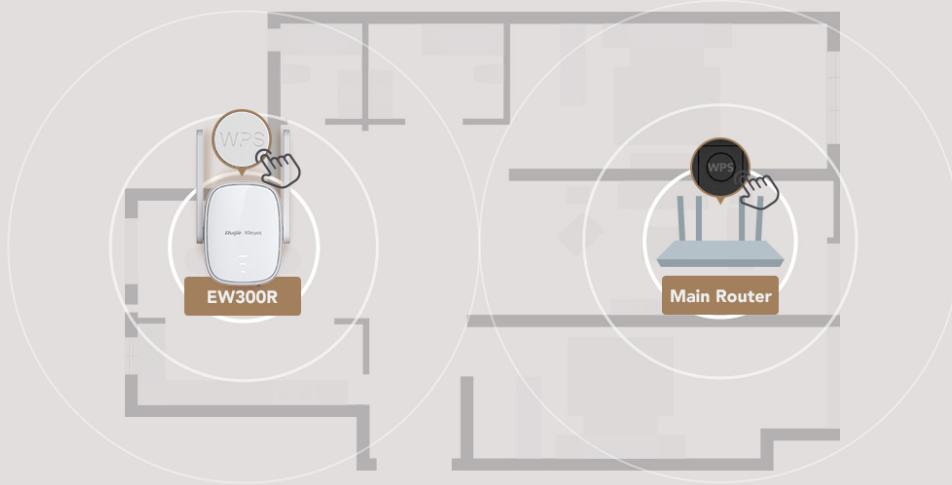

Highlight Features

Flexible Placement, One-click Connection

Press the WPS button on existing router and on EW300R within 2 minutes to easily connect to the network