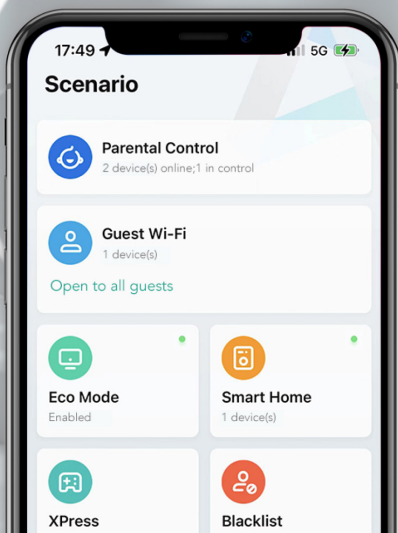

### Highlights

- Plug and play, easy and strong
- Two built-in signal amplifiers boost 1.5X signal strength
- Three-bar signal indicator guides you to find the best spot
- Flexible placement, one-click connection
- Take control of your home network at your fingertips

## More Wireless Mode Options, Meet All Your Needs

**AP Mode for Work**  
More stable and reliable

Repeater mode for entertainment  
More flexible and chill

## Take Control of Your Home network at Your Fingertips

Set up your home network in **Reyee Router App** in two minutes. More **Life-time Free** functions are waiting for you to Explore, Experience, Expect.

- Remote Management
- Parental Control
- Guest Wi-Fi