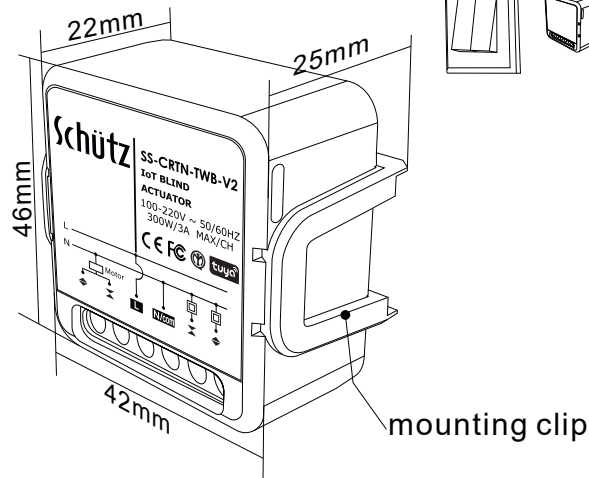

SS-CRTN-TWB-V2

IoT BLIND ACTUATOR

schutz-tech.com

Schütz
Premium Qualität

Technical Parameter

Product	IoT BLIND Actuator
Voltage	100-220V ~ 50/60Hz
Max load	300W/3A Max/CH
Dimensions (WxDxH)	42x46x25mm

Global international operation Whenever & Wherever
You are all-in-one Mobile APP