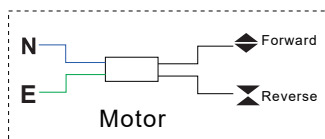

SS-CRTN-TWB-V2

IoT BLIND ACTUATOR

schutz-tech.com

Schütz
Premium Qualität

Technical Parameter

Product	IoT BLIND Actuator
Voltage	100-220V ~ 50/60Hz
Max load	300W/3A Max/CH
Dimensions (WxDxH)	42x46x25mm

Global international operation Whenever & Wherever
You are all-in-one Mobile APP