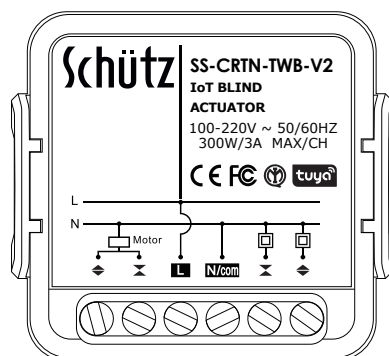

SS-CRTN-TWB-V2

IoT BLIND ACTUATOR

schutz-tech.com

Schütz
Premium Qualität

Technical Parameter

Product	IoT BLIND Actuator
Voltage	100-220V ~ 50/60Hz
Max load	300W/3A Max/CH
Dimensions (WxDxH)	42x46x25mm

Global international operation Whenever & Wherever
You are all-in-one Mobile APP