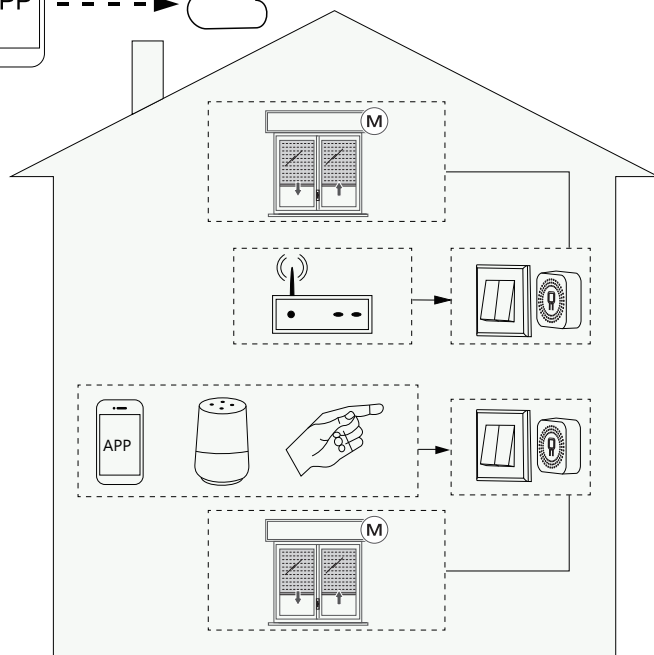

SS-CRTN-TWB-V2

IoT BLIND ACTUATOR

schutz-tech.com

Schütz
Premium Qualität

Technical Parameter

Product	IoT BLIND Actuator
Voltage	100-220V ~ 50/60Hz
Max load	300W/3A Max/CH
Dimensions (WxDxH)	42x46x25mm

Global international operation Whenever & Wherever
You are all-in-one Mobile APP

In house local operation

Schütz

Excellence through Innovation

1 Jahr kostenlose Garantie

Tuya Smart App

Smart Life App

Web Link