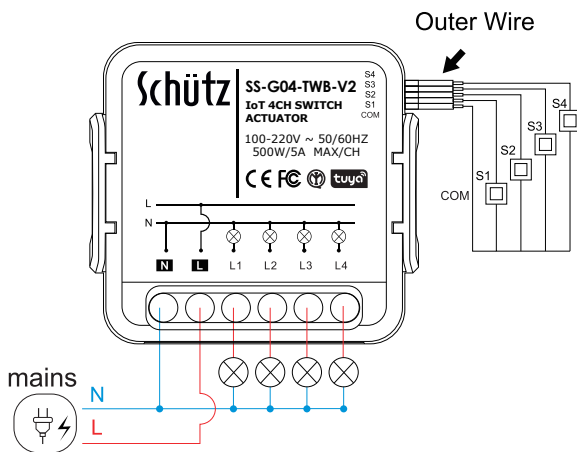

4Gang with Outer Wire:

Global international operation Whenever & Wherever
You are all-in-one Mobile APP

Schedule timer

Voice control - work
with Google home

Voice control-work
with Amazon Alexa

Device Sharing

In house local operation

Apps

Router

Voice control

Ordinary Switch

Excellence through Innovation

1 Jahr kostenlose Garantie

Tuya Smart App

Smart Life App

Web Link

Schütz