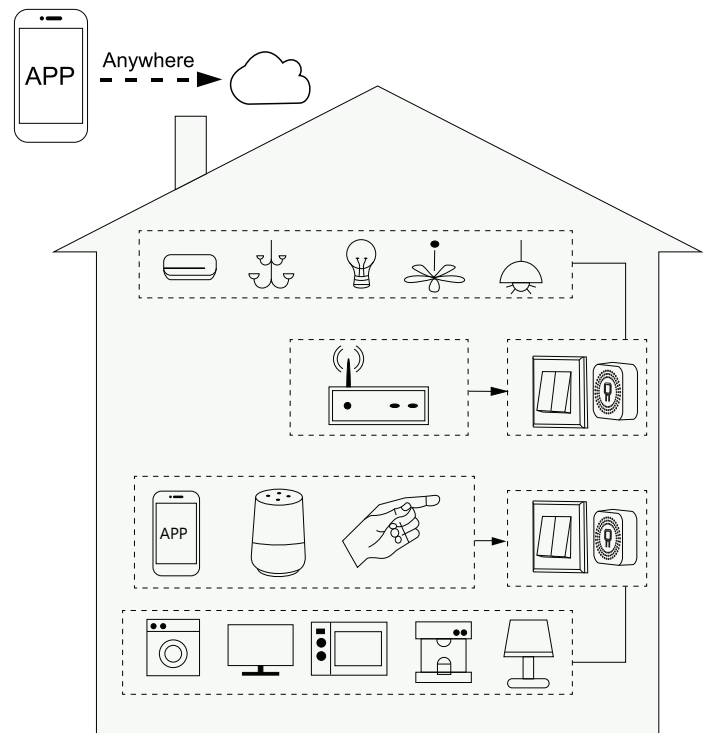

SS-G04-TWB-V2

IoT 4CH SWITCH ACTUATOR

schutz-tech.com

Schütz
Premium Qualität

Technical Parameter

Product	IoT 4CH Switch Actuator
Voltage	100-220V ~ 50/60Hz
Max load	500W/5A Max/CH
Dimensions (WxDxH)	41x46x26mm

4Gang with Outer Wire:

Global international operation Whenever & Wherever
You are all-in-one Mobile APP

Schedule timer

Voice control - work
with Google home

Voice control-work
with Amazon Alexa

Device Sharing

In house local operation

Apps

Router

Voice control

Ordinary Switch

Excellence through Innovation

1 Jahr kostenlose Garantie

Tuya Smart App

Smart Life App

Web Link

Schütz